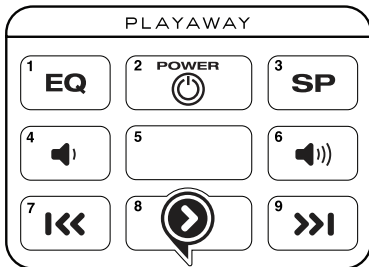

HOW TO PLAYAWAY - BUTTON FUNCTIONALITY

1 EQ/Equalizer:

Each press on the EQ button rotates a new EQ mode.

- NONE = No EQ setting
- LOUD = Overall sound is boosted
- BASS = Bass is boosted
- TREB = Treble is boosted
- CLEAR = High end sound is amplified
- HIFI = Sound is mixed for best performance

3 Speed (Audiobook Content):

- a. Each press of the SP button rotates to a new speed mode. There are 3 options:
 - SPD = Normal
 - SPD+ = Fast
 - SPD++ = Fastest

Shuffle Play (Music Content):

- a. If your Playaways is pre-loaded with music content, the SP button enables/disables shuffle play functionality
- b. Pressing the SP button once will enable Shuffle Play mode and cause a randomization of playback

4 Volume Down:

- a. Each press of the Volume Down button will decrease the volume one level
- b. Press and HOLD Volume Down to accelerate volume decrease

5 LCD Screen:

- a. Displays the operating status of the Playaway
- b. Battery level indicated by icon

-  = Full battery
-  = Replace battery

6 Volume Up:

- a. Each press of the Volume Up button will increase the volume one level.
- b. Press and HOLD Volume Up to accelerate volume increase

7 Reverse:

- a. Press the Reverse button once to reverse one chapter/track ("track" refers to music content)
- b. Press and hold the Reverse button to fast rewind